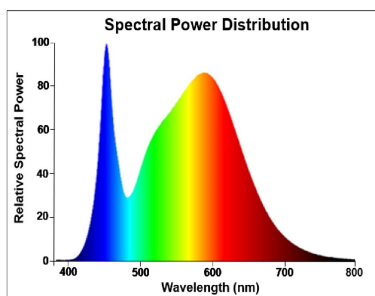

ToLEDo Stick

ToLEDo Stick V4 1100LM 840 E27 SL

0029565

Packaging single length / height (cm)	5.3
Packaging single width (cm)	5.3
Packaging single depth (cm)	14.4
DUN14 (outer)	15410288295654
Units per outer package	6
Packaging outer length / height (cm)	16.4
Packaging outer width (cm)	11.1
Packaging outer depth (cm)	15.8

Safety data

Optimal operating condition (°C)	-20-40
Breakage cleaning instructions	Not applicable
Special purpose lamp	No
Dry applications use only	Yes
Suitable for household illumination	Yes
Safety message	Not Suitable for totally enclosed fixtures

PHOTOMETRY

TECHNICAL DRAWINGS