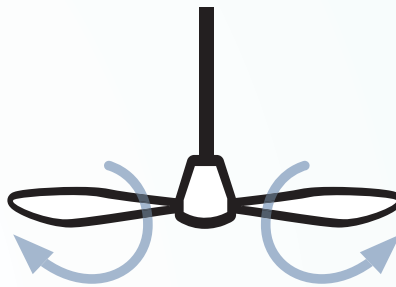

=

8°
Cooler

Reliability & Quality

All EGLO motors are manufactured using only the highest quality materials and components, providing years of reliable and dependable operation, every day, year after year.

EGLO's vigorous in-house testing and quality control ensure reliable quality and superior performance.

LONG LIFE

Long Life Motor

- Up to 70% less energy use
- Light weight for easy installation
- Multi-speed control to suit all applications
- Additional features like timer, natural breeze, tri-colour LED light options & more

PSST...

Whisper Quiet Operation

Ideal for living rooms, bedrooms, & offices.