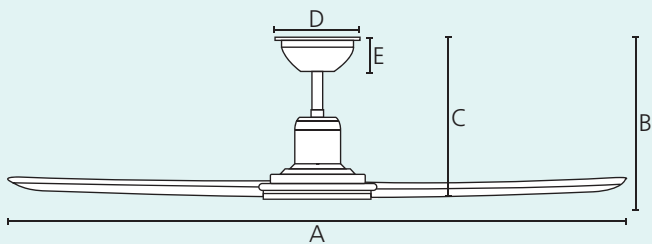

Dimensions

	mm	inches
A	1320	52.0
B	295	11.6
C	285	11.22
D	170	6.69
E	50	1.97

Airflow

Speed	max. Watts	m³/h	m³/h/W
1	3.5	3,243	926.57
2	6.3	5,794	919.68
3	7.9	7,420	939.24
4	11.4	9,262	812.46
5	16.8	10,847	645.65
6	25.7	13,280	516.73

Optional accessories

	Page	203369	204746
Remote Kit		-	-
Extension Rods	Page 90	202979, 202977	204751, 204752
LED Kit		-	-