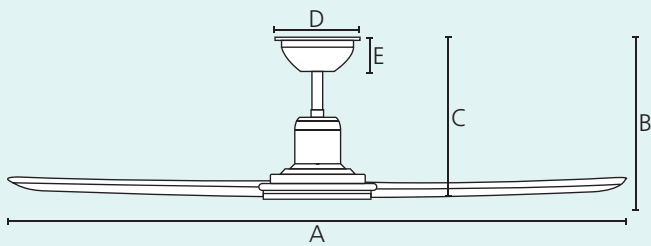

Dimensions

	mm	inches
A	2032	80.0
B	413	16.3
C	357	14.06
D	150	5.91
E	54	2.13

Airflow

Speed	max. Watts	m³/h	m³/h/W
1	15.5	5,440	350.97
2	22	10,370	471.36
3	34	11,950	351.47
4	48	15,470	322.29
5	58	17,500	301.72

Optional accessories

	Page	202965	203368
Remote Kit		-	-
Extension Rods	Page 90	202976	203376, 203375
LED Kit	Page 87	202967	203374