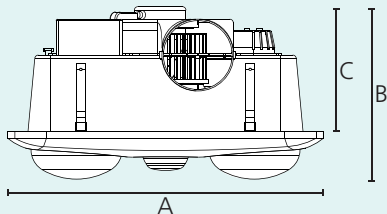

Dimensions

	mm	inches
A	398	15.7
B	232	9.1
C	168	6.6

Attention: Minimum ceiling cavity height of 250mm required for installation.

Airflow

Speed	max. Watts	m³/h	m³/h/W
1	25	260	10.4