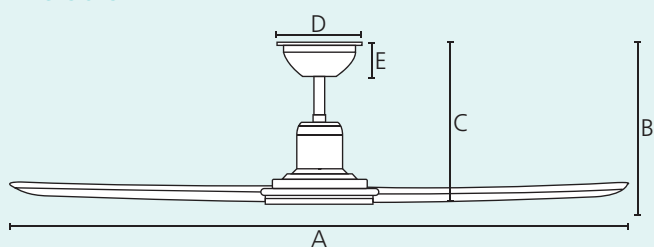

Dimensions

	mm	inches
A	1520	59.8
B	295	11.6
C	285	11.22
D	170	6.69
E	50	1.97

Airflow

Speed	max. Watts	m³/h	m³/h/W
1	4.3	3,591	835.12
2	7.2	6,032	837.78
3	10.2	7,638	748.82
4	15.1	9,526	630.86
5	24.9	10,957	440.04
6	37.4	14,346	383.58

Optional accessories

Page 204227

Remote Kit		-
Extension Rods	Page 90	203376, 203375
LED Kit		-