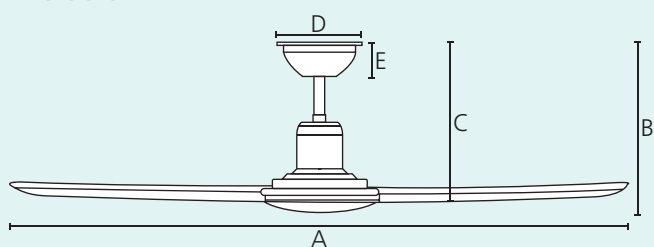

Dimensions

	mm	inches
A	1320	52.0
B	295	11.6
C	285	11.22
D	170	6.69
E	50	1.97

Airflow

Speed	max. Watts	m³/h	m³/h/W
1	3.5	3,243	926.57
2	6.3	5,794	919.68
3	7.9	7,420	939.24
4	11.4	9,262	812.46
5	16.8	10,847	645.65
6	25.7	13,280	516.73

Optional accessories

	Page	204117
Remote Kit		-
Extension Rods	Page 90	202979, 202977
LED Kit		-