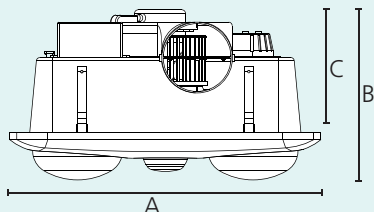

Dimensions

	mm	inches
A	440	17.3
B	241	9.5
C	174	6.9

Attention: Minimum ceiling cavity height of 250mm required for installation.

Airflow

Speed	max. Watts	m³/h	m³/h/W
1	25	260	10.4