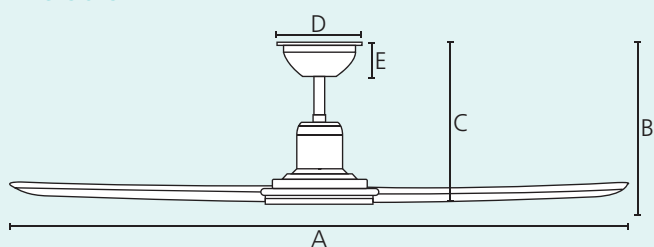

Dimensions

	mm	inches
A	2032	80.0
B	413	16.3
C	357	14.06
D	150	5.91
E	54	2.13

Airflow

Speed	max. Watts	m³/h	m³/h/W
1	15.5	5,440	350.97
2	22	10,370	471.36
3	34	11,950	351.47
4	48	15,470	322.29
5	58	17,500	301.72

Optional accessories

	Page	202966	204808
Remote Kit		-	-
Extension Rods	Page 90	202979, 202977	204751, 204752
LED Kit	Page 87	202968	204809