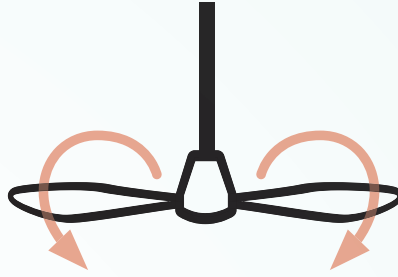

=

10%
Energy savings

8°

Feel Up To 8° Cooler In Summer