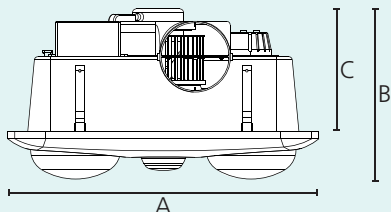

Dimensions

	mm	inches
A	480	18.9
B	260	10.2
C	202	8.0

Attention: Minimum ceiling cavity height of 250mm required for installation.

Airflow

Speed	max. Watts	m³/h	m³/h/W
1	40	460	11.5