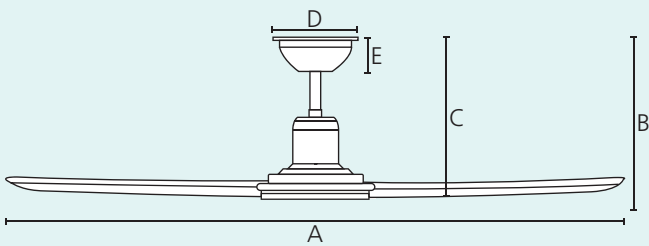

Dimensions

	mm	inches
A	1168	46.0
B	295	11.6
C	285	11.22
D	170	6.69
E	50	1.97

Airflow

Speed	max. Watts	m³/h	m³/h/W
1	2.4	3,230	1,345.83
2	3.4	5,780	1,700
3	4.5	7,390	1,642.22
4	7	9,530	1,361.43
5	10.9	11,420	1,047.71
6	20	14,620	731

Optional accessories

	Page	204794
Remote Kit		-
Extension Rods	Page 90	203376, 203375
LED Kit		-