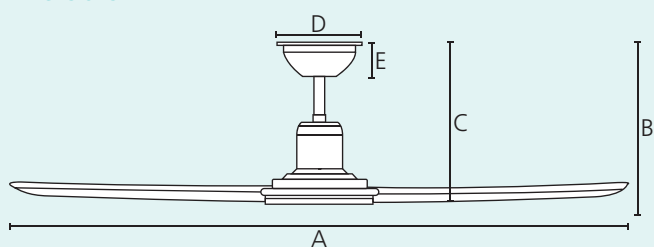

Dimensions

	mm	inches
A	1320	52.0
B	295	11.6
C	285	11.22
D	170	6.69
E	50	1.97

Airflow

Speed	max. Watts	m³/h	m³/h/W
1	3.5	3,243	926.57
2	6.3	5,794	919.68
3	7.9	7,420	939.24
4	11.4	9,262	812.46
5	16.8	10,847	645.65
6	25.7	13,280	516.73

Optional accessories

Page 204114

Remote Kit		-
Extension Rods	Page 90	202979, 202977
LED Kit		-