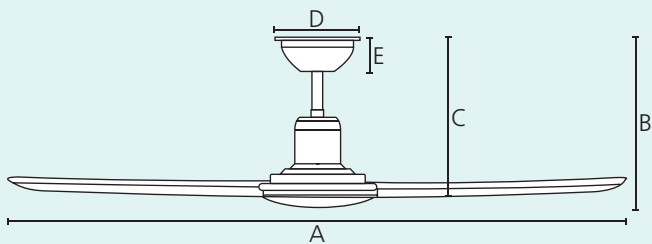

Dimensions

	mm	inches
A	1320	52.0
B	330	13
C	290	11.42
D	145	5.71
E	55	2.17

Airflow

Speed	max. Watts	m³/h	m³/h/W
1	4	4,273	1,068.25
2	10	5,828	582.8
3	15.5	6,716	433.29
4	20.5	7,326	357.37
5	30.5	8,325	272.95

Optional accessories

	Page	204307
Remote Kit		-
Extension Rods	Page 90	204311, 204313
LED Kit		-