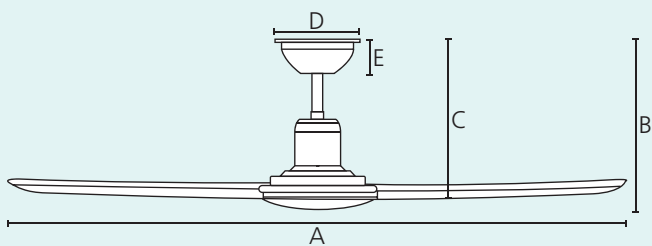

Dimensions

	mm	inches
A	1320	52.0
B	330	13
C	290	11.42
D	145	5.71
E	55	2.17

Airflow

Speed	max. Watts	m³/h	m³/h/W
1	4	4,273	1,068.25
2	10	5,828	582.8
3	15.5	6,716	433.29
4	20.5	7,326	357.37
5	30.5	8,325	272.95

Optional accessories

	Page	204308	204309
Remote Kit		-	-
Extension Rods	Page 90	204312, 204314	204312, 204314
LED Kit		-	-