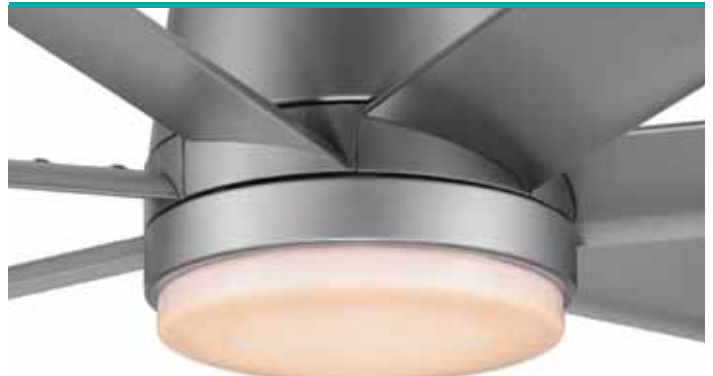

204809
steel,titanium / acrylic, opaque