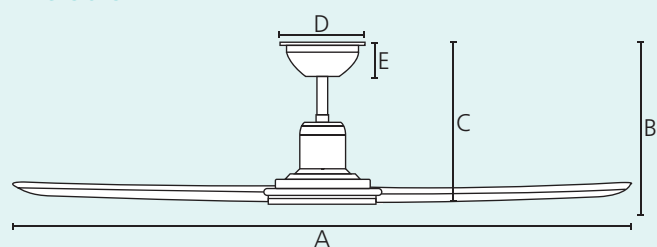

Dimensions

	mm	inches
A	1168	46.0
B	295	11.6
C	285	11.22
D	170	6.69
E	50	1.97

Airflow

Speed	max. Watts	m³/h	m³/h/W
1	2.4	3,230	1,345.83
2	3.4	5,780	1,700
3	4.5	7,390	1,642.22
4	7	9,530	1,361.43
5	10.9	11,420	1,047.71
6	20	14,620	731

Optional accessories

	Page	204795	204796
Remote Kit		-	-
Extension Rods	Page 90	202979, 202977	204751, 204752
LED Kit		-	-