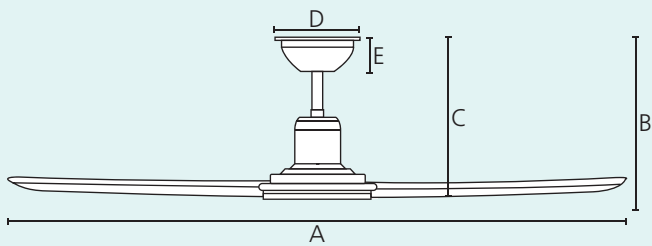

Dimensions

	mm	inches
A	1524	60.0
B	413	16.3
C	357	14.06
D	150	5.91
E	54	2.13

Airflow

Speed	max. Watts	m³/h	m³/h/W
1	6.3	5,270	836.51
2	11	6,630	602.73
3	19.2	7,650	398.44
4	30	9,520	317.33
5	47	10,700	227.66

Optional accessories

	Page	202963	203367
Remote Kit		-	-
Extension Rods	Page 90	202976	203376, 203375
LED Kit	Page 87	202967	203374