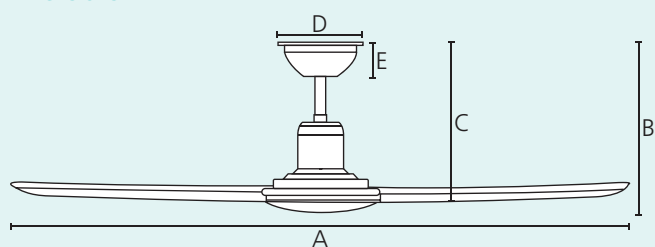

NOOSA 52

Ø 52.0 / 1320 mm

6 YEAR
PRODUCT
WARRANTY

3 YEAR
IN-HOME
REVERSIBLE

202969

Housing

ABS, UV Resistant, black matt

Blades

ABS, UV Resistant, black matt

included

204747

Housing

ABS, UV Resistant, titanium

Blades

ABS, UV Resistant, titanium

included

24 W

13280
m³/h

6 speed

13°

18W

2000lm

2/8 h

Dimensions

	mm	inches
A	1320	52.0
B	295	11.6
C	285	11.22
D	170	6.69
E	50	1.97

Airflow

Speed	max. Watts	m³/h	m³/h/W
1	3.5	3,243	926.57
2	6.3	5,794	919.68
3	7.9	7,420	939.24
4	11.4	9,262	812.46
5	16.8	10,847	645.65
6	25.7	13,280	516.73

Optional accessories

	Page	202969	204747
Remote Kit		-	-
Extension Rods	Page 90	202979, 202977	204751, 204752
LED Kit		-	-