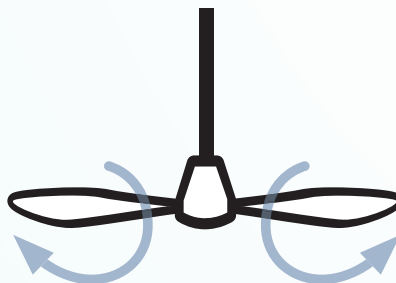

Energy Savings

EGLO ceiling fans are more than just stylish additions to your home, they are also an environmentally way to save money & energy.

Our fans allow you to be more sustainable with electricity, by working with your existing air conditioning or heating to not only reduce energy use and have a reduced impact on the environment, but also to save you money on your electricity bills.

Though a ceiling fan does not actually lower the room temperature, it provides a downward airflow which can make you feel up to 8 degrees cooler. When used in conjunction with air conditioning in summer months, this allows you to raise the temperature on your air conditioner by up to 2.2°C, yet keeping you just as cool.

In reverse mode your fan gently draws warmer air down from ceiling level and balances the rooms temperature. For winter months, this means you can lower your thermostat setting on other heating appliances within your room, saving energy and reducing your heating costs by as much as 10%.*

Low Cost Operation

35-60W*

60W*

2000W*

* Typical Energy consumption per hour

Save Energy

+

=

40%
Energy savings