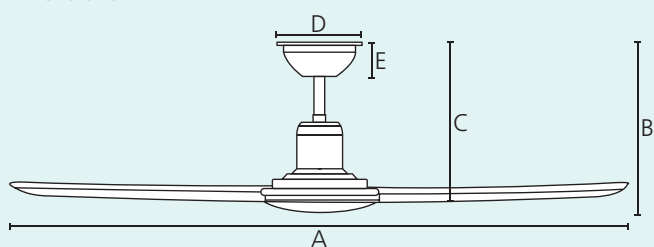

Dimensions

	mm	inches
A	1520	59.8
B	295	11.6
C	285	11.22
D	170	6.69
E	50	1.97

Airflow

Speed	max. Watts	m³/h	m³/h/W
1	4.3	3,591	835.12
2	7.2	6,032	837.78
3	10.2	7,638	748.82
4	15.1	9,526	630.86
5	24.9	10,957	440.04
6	37.4	14,346	383.58

Optional accessories

Page 204231

Remote Kit		-
Extension Rods	Page 90	203376, 203375
LED Kit		-