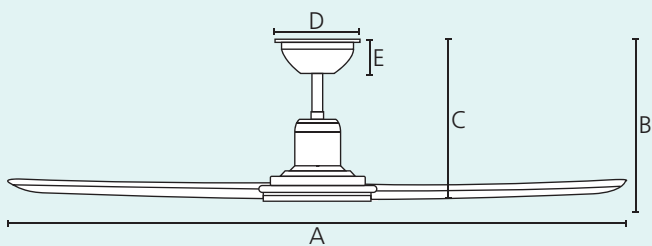

Dimensions

	mm	inches
A	1320	52.0
B	304	12
C	295	11.61
D	168	6.61
E	74	2.91

Airflow

Speed	max. Watts	m³/h	m³/h/W
1	3	2,450	816.67
2	5	4,370	874
3	8.6	4,800	558.14
4	15.6	5,360	343.59
5	27	6,970	258.15

Optional accessories

Optional accessories	Page	202974
Remote Kit		-
Extension Rods	Page 90	202979, 202977
LED Kit		-