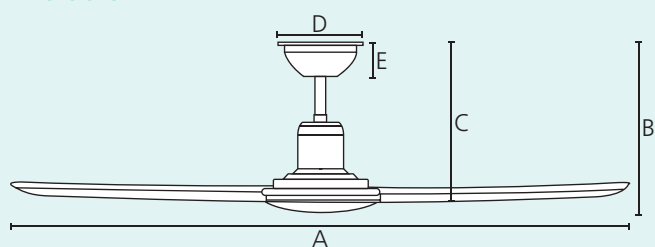

Dimensions

	mm	inches
A	1520	59.8
B	295	11.6
C	285	11.22
D	170	6.69
E	50	1.97

Airflow

Speed	max. Watts	m³/h	m³/h/W
1	4.3	3,591	835.12
2	7.2	6,032	837.78
3	10.2	7,638	748.82
4	15.1	9,526	630.86
5	24.9	10,957	440.04
6	37.4	14,346	383.58

Optional accessories

	Page	204232	204233
Remote Kit		-	-
Extension Rods	Page 90	202979, 202977	202979, 202977
LED Kit		-	-