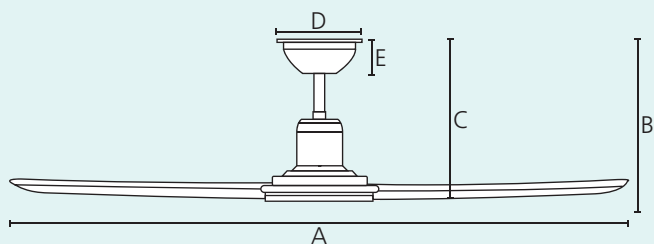

Dimensions

	mm	inches
A	1320	52.0
B	349	13.7
C	313	12.32
D	168	6.61
E	74	2.91

Airflow

Speed	max. Watts	m³/h	m³/h/W
1	4.8	3,730	777.08
2	8	3,810	476.25
3	13.1	5,040	384.73
4	23	6,710	291.74
5	31.5	8,700	276.19

Optional accessories

	Page	202975
Remote Kit		-
Extension Rods	Page 90	202979, 202977
LED Kit		-