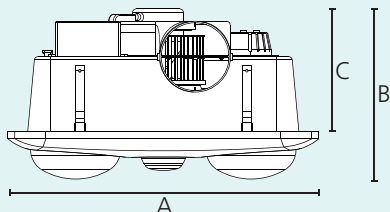

Dimensions

	mm	inches
A	500	19.7
B	213	8.4
C	206	8.1

Attention: Minimum ceiling cavity height of 250mm required for installation.

Airflow

Speed	max. Watts	m³/h	m³/h/W
1	55	550	10