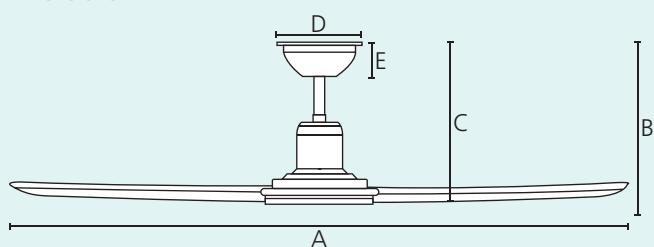

Dimensions

	mm	inches
A	1320	52.0
B	295	11.6
C	285	11.22
D	170	6.69
E	50	1.97

Airflow

Speed	max. Watts	m³/h	m³/h/W
1	3.5	3,243	926.57
2	6.3	5,794	919.68
3	7.9	7,420	939.24
4	11.4	9,262	812.46
5	16.8	10,847	645.65
6	25.7	13,280	516.73

Optional accessories

	Page	203371
Remote Kit		-
Extension Rods	Page 90	203376, 203375
LED Kit		-