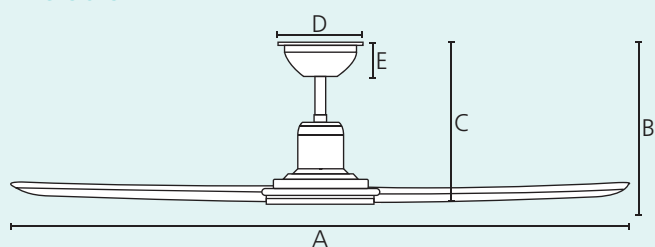

Dimensions

	mm	inches
A	1520	59.8
B	295	11.6
C	285	11.22
D	170	6.69
E	50	1.97

Airflow

Speed	max. Watts	m³/h	m³/h/W
1	4.3	3,591	835.12
2	7.2	6,032	837.78
3	10.2	7,638	748.82
4	15.1	9,526	630.86
5	24.9	10,957	440.04
6	37.4	14,346	383.58

Optional accessories

Page 203373

Remote Kit		-
Extension Rods	Page 90	203376, 203375
LED Kit		-