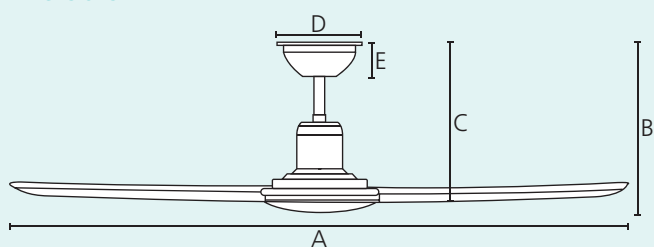

Dimensions

	mm	inches
A	1168	46.0
B	295	11.6
C	285	11.22
D	170	6.69
E	50	1.97

Airflow

Speed	max. Watts	m³/h	m³/h/W
1	2.4	3,230	1,345.83
2	3.4	5,780	1,700
3	4.5	7,390	1,642.22
4	7	9,530	1,361.43
5	10.9	11,420	1,047.71
6	20	14,620	731

Optional accessories

Optional accessories	Page	204801
Remote Kit		-
Extension Rods	Page 90	203376, 203375
LED Kit		-