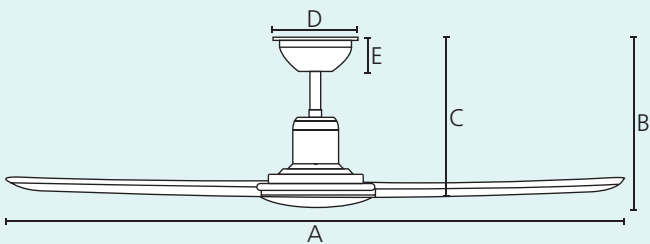

Dimensions

	mm	inches
A	1520	59.8
B	295	11.6
C	285	11.22
D	170	6.69
E	50	1.97

Airflow

Speed	max. Watts	m³/h	m³/h/W
1	4.3	3,591	835.12
2	7.2	6,032	837.78
3	10.2	7,638	748.82
4	15.1	9,526	630.86
5	24.9	10,957	440.04
6	37.4	14,346	383.58

Optional accessories

Page 202973

Remote Kit		-
Extension Rods	Page 90	203376, 203375
LED Kit		-