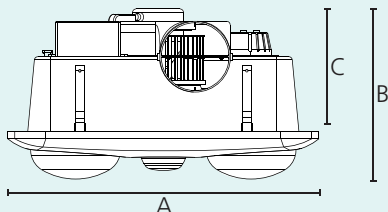

Dimensions

	mm	inches
A	480	18.9
B	260	10.2
C	202	8.0

Attention: Minimum ceiling cavity height of 250mm required for installation.

Airflow

Speed	max. Watts	m³/h	m³/h/W
1	40	460	11.5