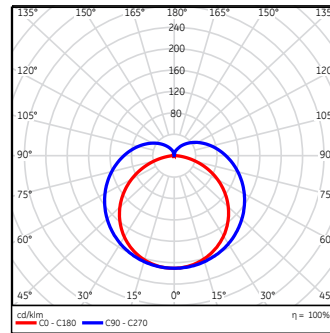

Material

Body material: Polycarbonate (PC)

Product colour: White

Photometric data

5W

8W

12W

16W