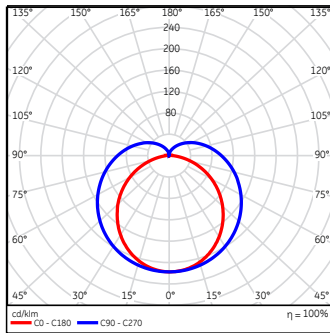

Material

Body material: Polycarbonate (PC)

Product colour: White

Photometric data

5W

8W

12W

16W