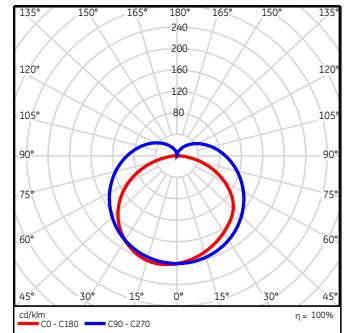

Material

Body material: Polycarbonate (PC)

Product colour: White

Photometric data

5W

8W

12W

16W