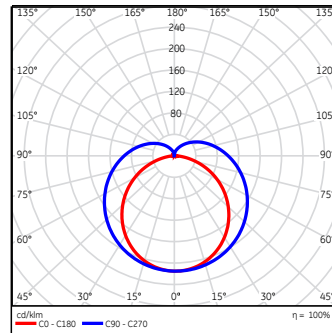

Material

Body material: Polycarbonate (PC)

Product colour: White

Photometric data

5W

8W

12W

16W