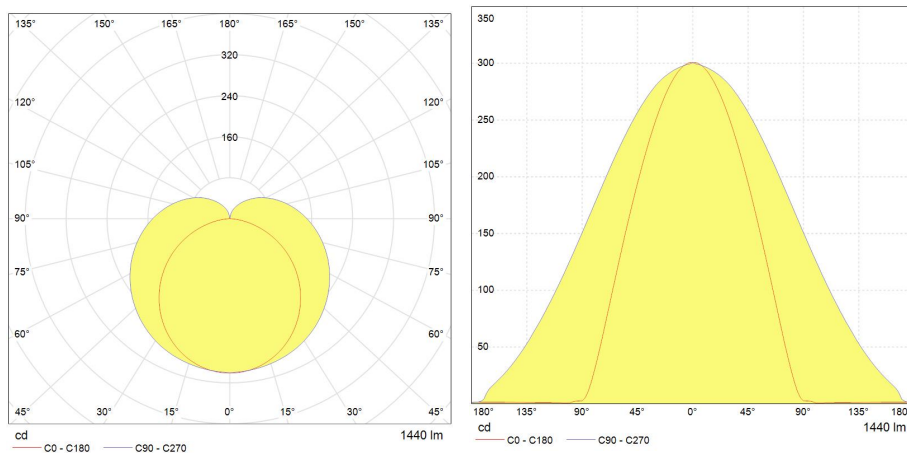

Logistic data

Box quantity	1
Shipment	Standard
Product status	Available

Light distribution

Downloads & Links

[Go to the catalog site (HTTP)](#)

[Datasheet (PDF)](#)

[Installation guide (PDF)](#)

[Images (HTTP)](#)

[Declaration of Conformity (HTTP)](#)

[Datasheets on all languages (HTTP)](#)