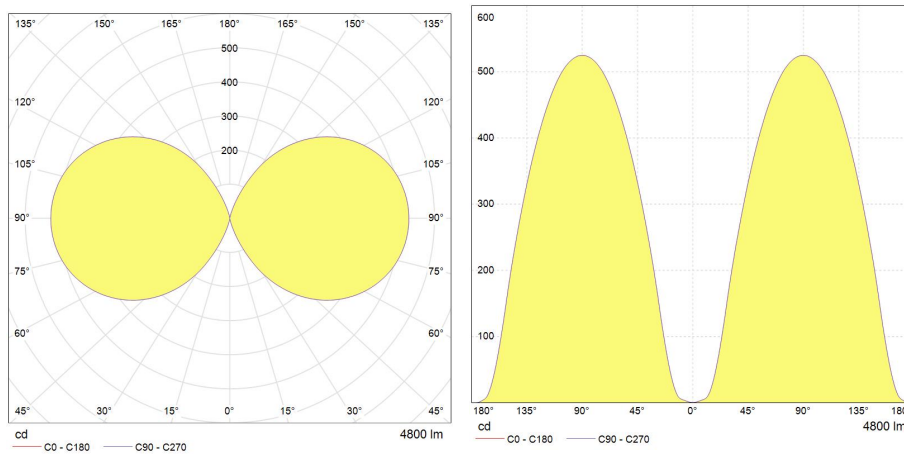

Light distribution

Downloads & Links

[Go to the catalog site (HTTP)](#)

[Photometry (IES)](#)

[Datasheet (PDF)](#)

[Installation guide (PDF)](#)

[Images (HTTP)](#)