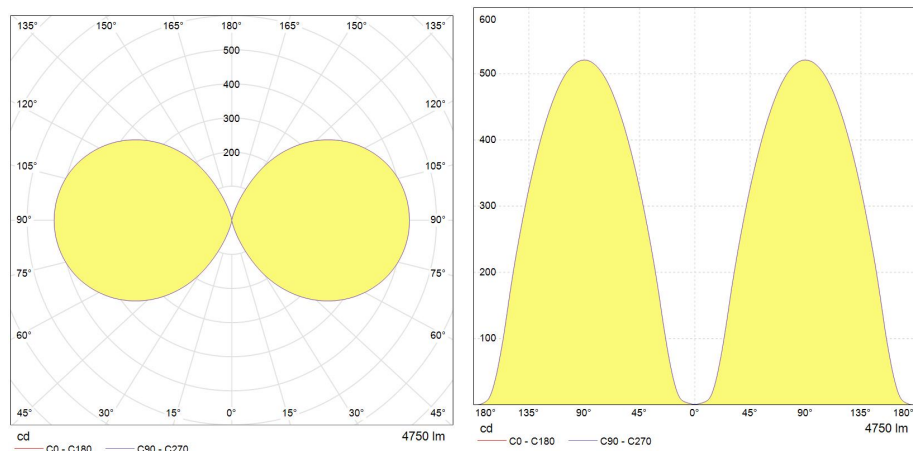

Light distribution

Downloads & Links

[Go to the catalog site (HTTP)](#)

[Photometry (IES)](#)

[Datasheet (PDF)](#)

[Installation guide (PDF)](#)

[Images (HTTP)](#)