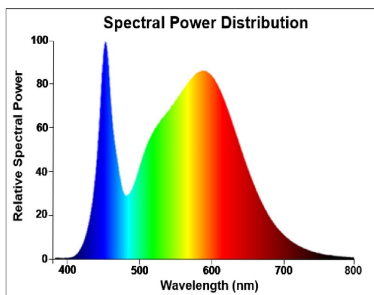

ToLEDo Superia T8 UNIVERSAL

ToLEDo Superia T8 Universal V3 4FT 2400LM 840
0029275

Weight (kg) 0.18

Packaging

Product EAN number	5410288292755
Packaging single length / height (cm)	121.0
Packaging single width (cm)	3.0
Packaging single depth (cm)	3.0
DUN14 (outer)	15410288292752
Units per outer package	10
Packaging outer length / height (cm)	120.7
Packaging outer width (cm)	21.0
Packaging outer depth (cm)	11.5

Safety data

Optimal operating condition (°C)	-20-45
Breakage cleaning instructions	Not applicable
Special purpose lamp	No
Suitable for household illumination	Yes
Safety message	None

PHOTOMETRY

TECHNICAL DRAWINGS