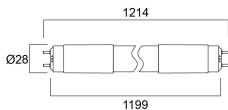

TECHNICAL DRAWINGS