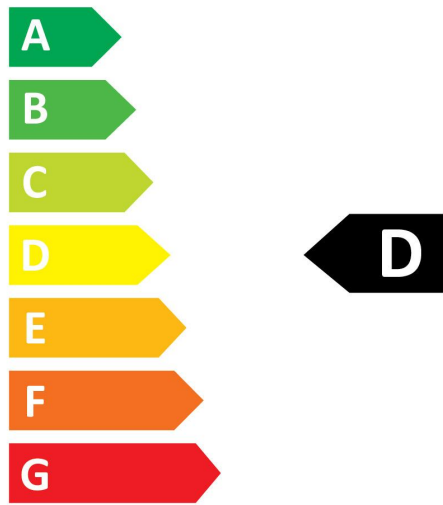

ToLEDo Superia T8 UNIVERSAL
ToLEDo Superia T8 Universal V3 4FT 2400LM 840
0029275

SYLVANIA

0029275

16
kWh/1000h

2019/2015