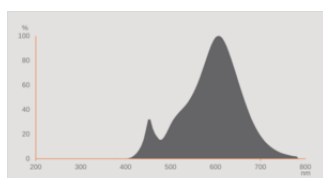

Product features

- Professional LED lamps for line voltage
- Beam angle: up to 300°
- Dimmable
- Base: E27, B22d

- Lifetime: up to 15,000 h
- Lamp made of glass
- Good quality of light; color rendering index $R_a \geq 80$; constant chromaticity

Photometrical data

Luminous flux	806 lm
Nominal useful luminous flux 90°	806 lm
Luminous efficacy	124 lm/W
Lumen main.fact.at end of nom.life time	0.70
Light color (designation)	Warm White
Color temperature	2700 K
Color rendering index Ra	≥ 80
Light color	827
Standard deviation of color matching	≤ 6 sdc _m
Flickering metric (Pst LM)	1.0
Stroboscope effect metric (SVM)	0.9

Light technical data

Beam angle	300 °
Warm-up time (60 %)	< 0.50 s
Starting time	< 0.5 s
Rated beam angle (half peak value)	300.00 °

Dimensions & Weight

Overall length	105.00 mm
Diameter	60.00 mm
Maximum diameter	60 mm
Product weight	32.00 g