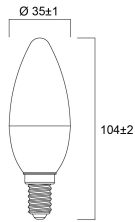

TOLEDO CANDLE

ToLEDo Candle V7 250LM 827 E14 SL
0029603