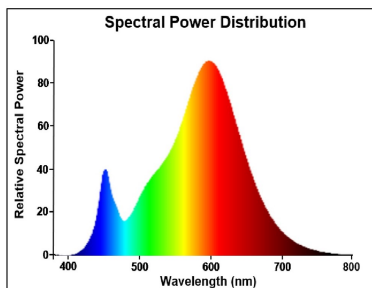

TOLEDO CANDLE

ToLEDo Candle V7 250LM 827 E14 SL
0029603

Lifetime data

Lifespan L70 B50	15000
Average life (Nominal) (h)	15000
Average life (Rated) (h)	15000

Physical data

Nominal Product Length (mm)	104
Nominal Product Diameter (mm)	35
Weight (kg)	0.028

Packaging

Single packaging type	Carton
Product EAN number	5410288296036
Packaging single length / height (cm)	11.0
Packaging single width (cm)	4.5
Packaging single depth (cm)	4.5
DUN14 (outer)	15410288296033
Units per outer package	6
Packaging outer length / height (cm)	14.3
Packaging outer width (cm)	9.7
Packaging outer depth (cm)	11.7

Safety data

Optimal operating condition (°C)	-20-40
Breakage cleaning instructions	Not applicable
Special purpose lamp	No
Dry applications use only	Yes
Suitable for household illumination	Yes
Safety message	Not Suitable for totally enclosed fixtures

PHOTOMETRY

TECHNICAL DRAWINGS